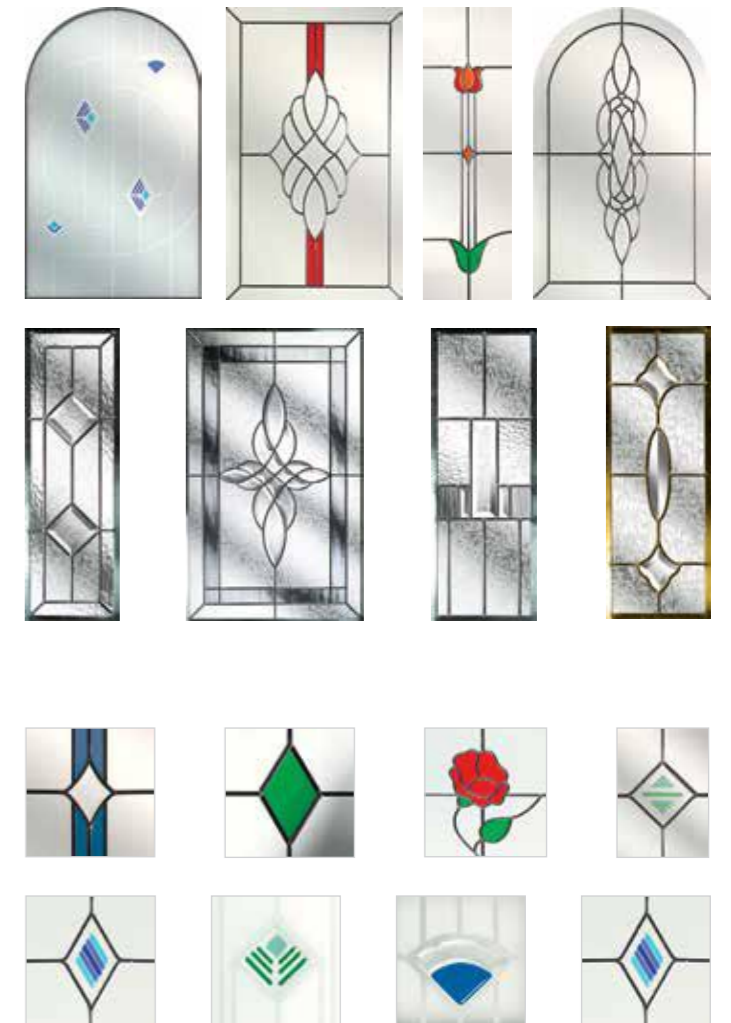

We are confident that our high quality hardware will add the perfect individual touch to your windows, doors or conservatory.

Hardware Colours

White, Black, Chrome and Gold are available. Other colours may be available on request.

Door Handles

Knockers

Window Handles

Letterplates

Numerals

Door Chains

Glass

Choose from a wide selection of decorative patterns and obscurity levels to match your door style - from floral to traditional and fusion to bevelled in a choice of colours.

We offer an array of feature and security glasses, available in standard toughened or laminated finishes. We have a wide range of decorative glass styles for you to select from!

Please speak with one of our team for details.