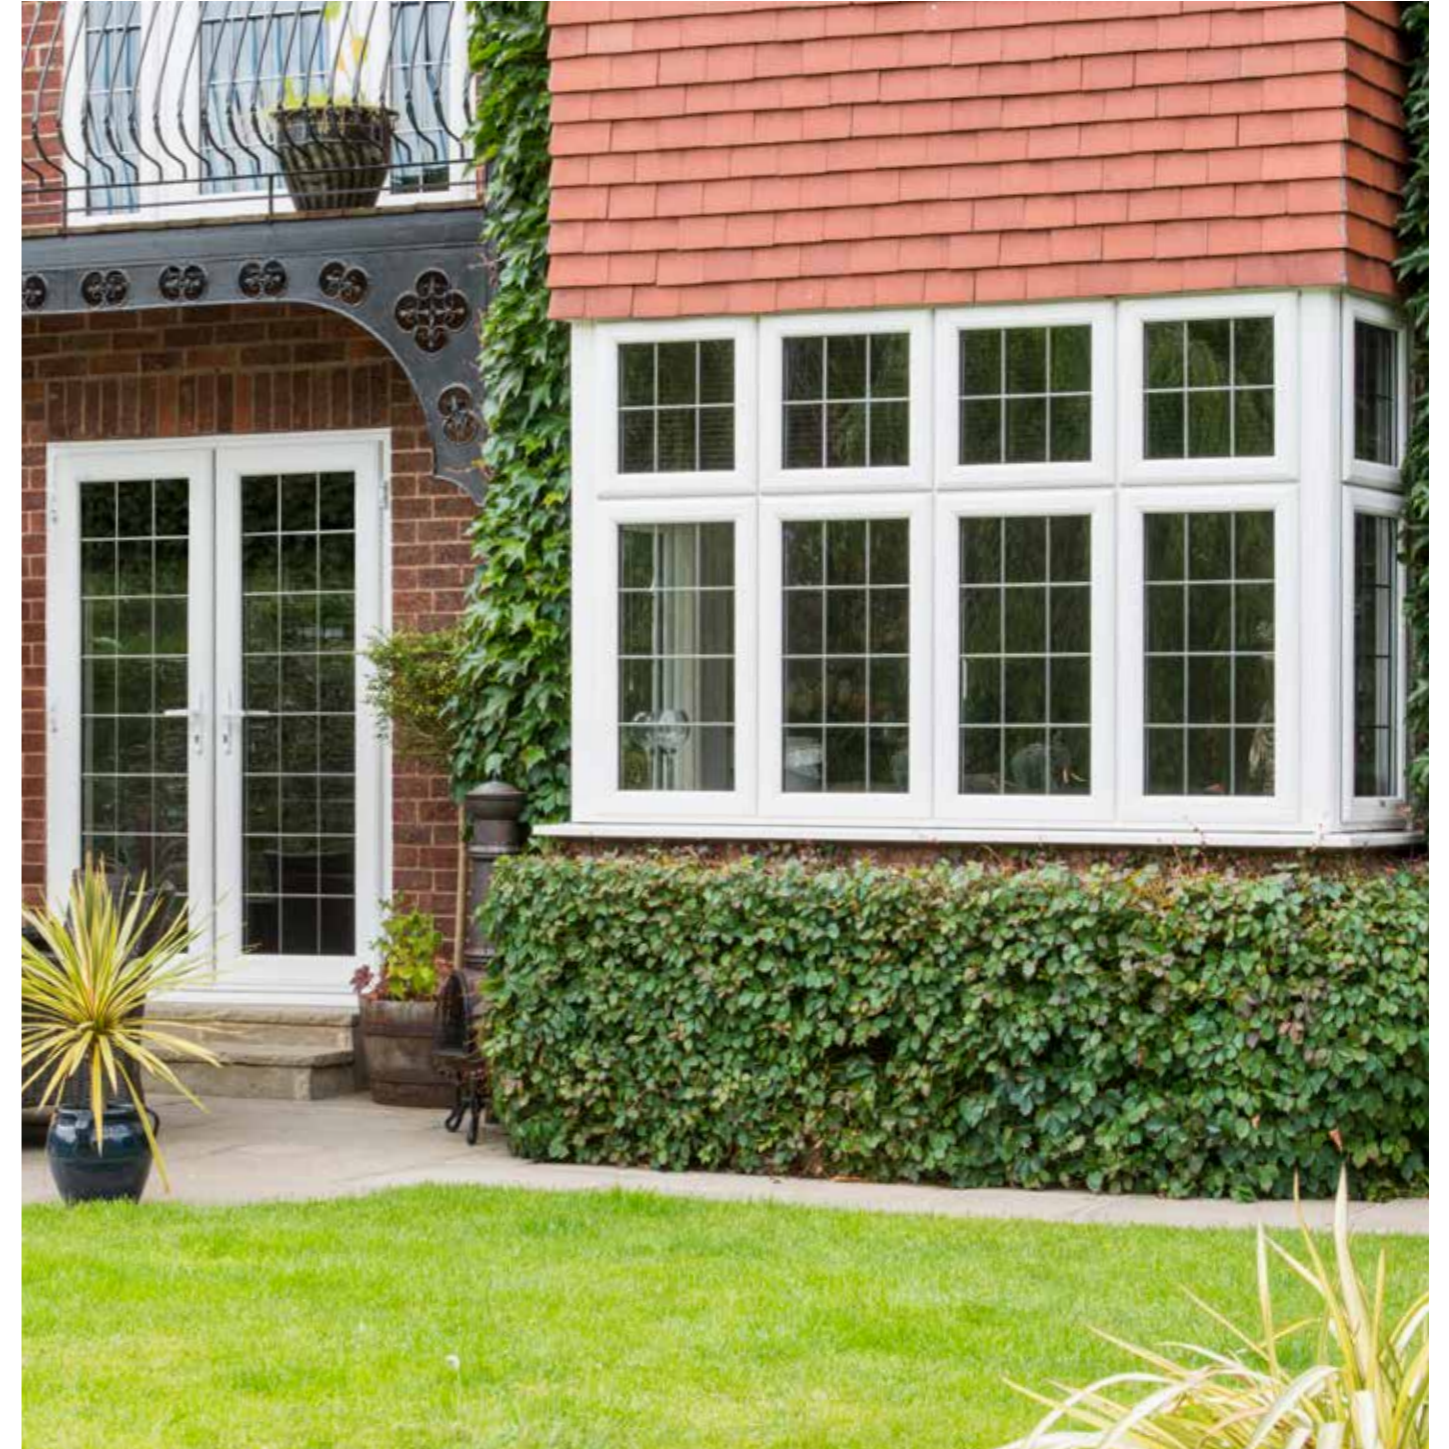

Bows and Bays

Bow and Bay windows not only add distinction and character to a house - they add space too. The 'arc' of the Bow window offers a larger internal window ledge area and the Bay actually extends the footprint of the room it fronts.

Either way - the additional space and light, combined with the high visual impact make both styles of window an extremely popular choice.