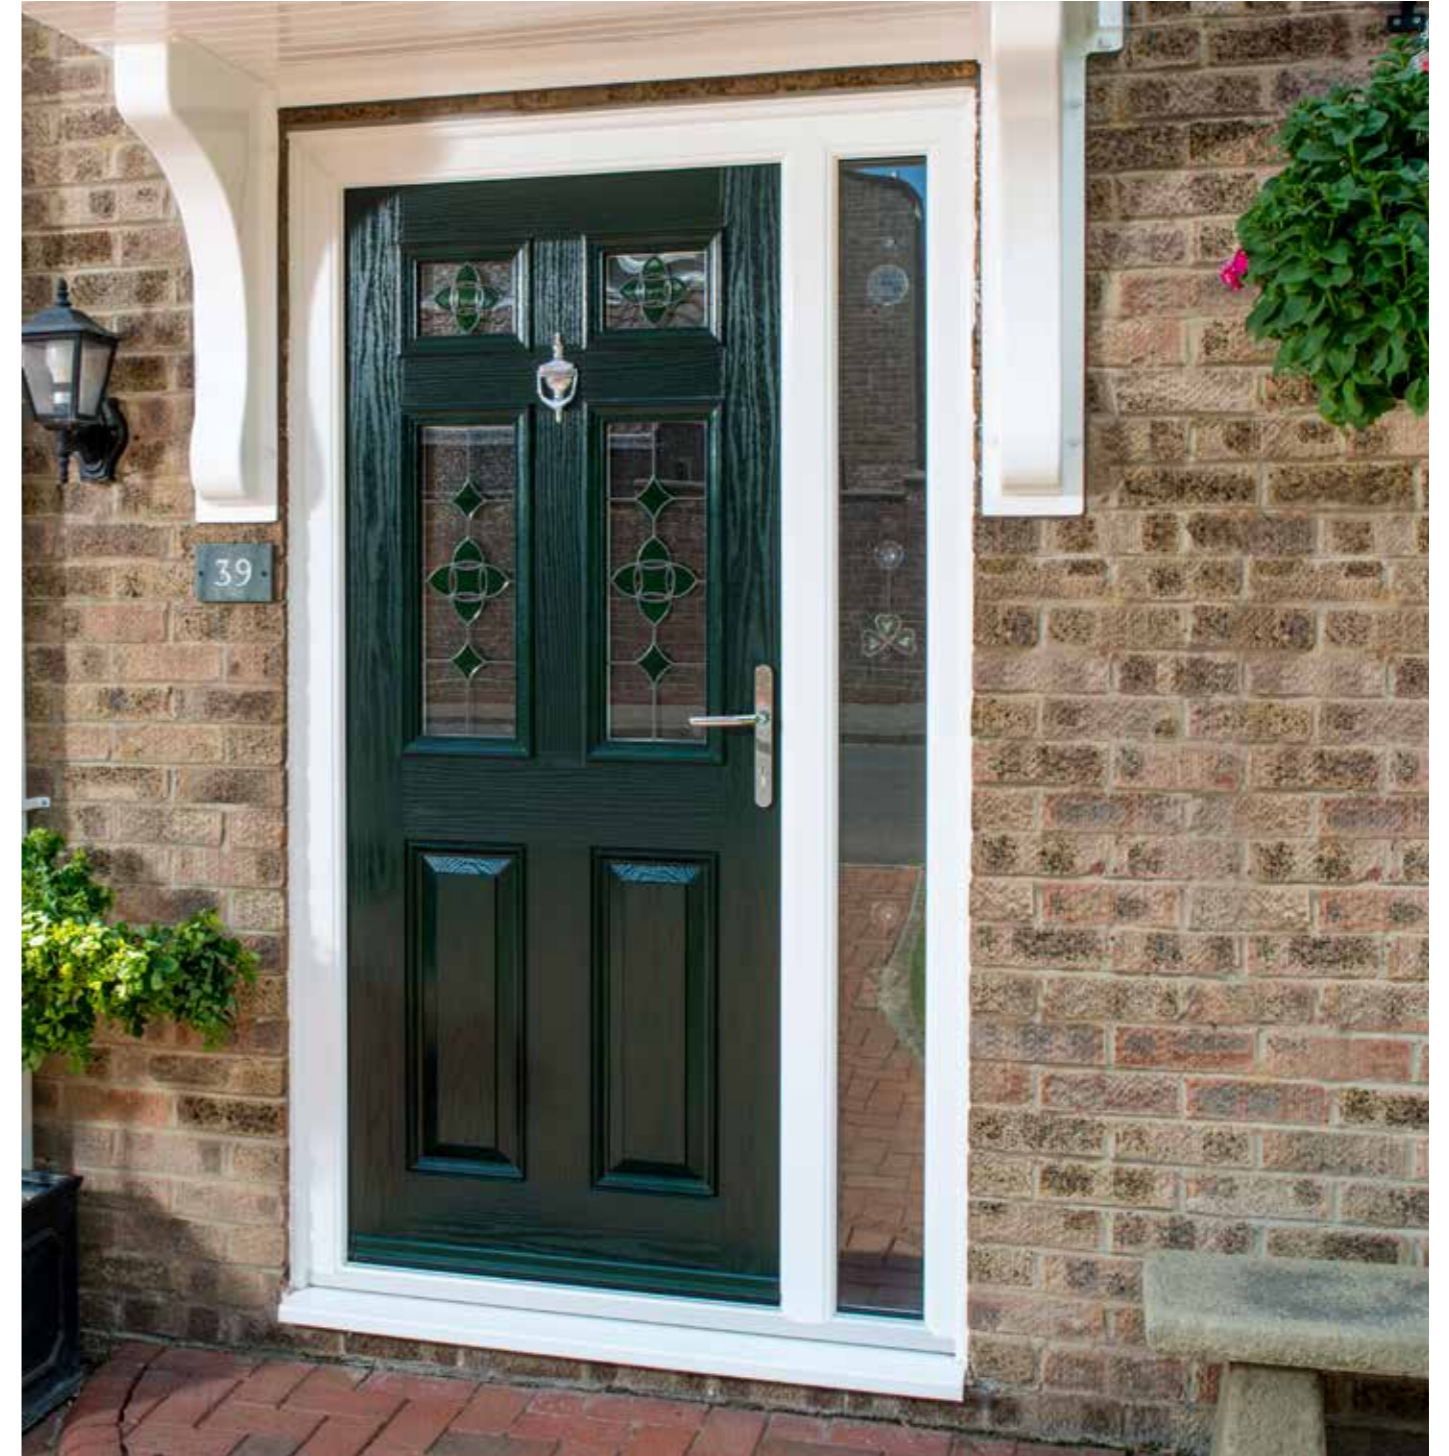

Composite Doors

Our Composite Doors offer all the traditional good looks of timber without any of the drawbacks. While timber may crack, split or warp and of course, need regular sanding and re-painting, Composite Doors require very little maintenance and offer security and performance coupled with stunning good looks.

A tough GRP surface which is highly scratch-resistant is mounted onto a composite material sub-frame, supported by laminated timber stiffeners and pressure filled with energy-efficient foam. The outer edge of the door is protected with a hard wearing PVC-U strip that provides a neat and durable finish.

Available in a range of colours including black, white, red, green, blue and woodgrain effect.