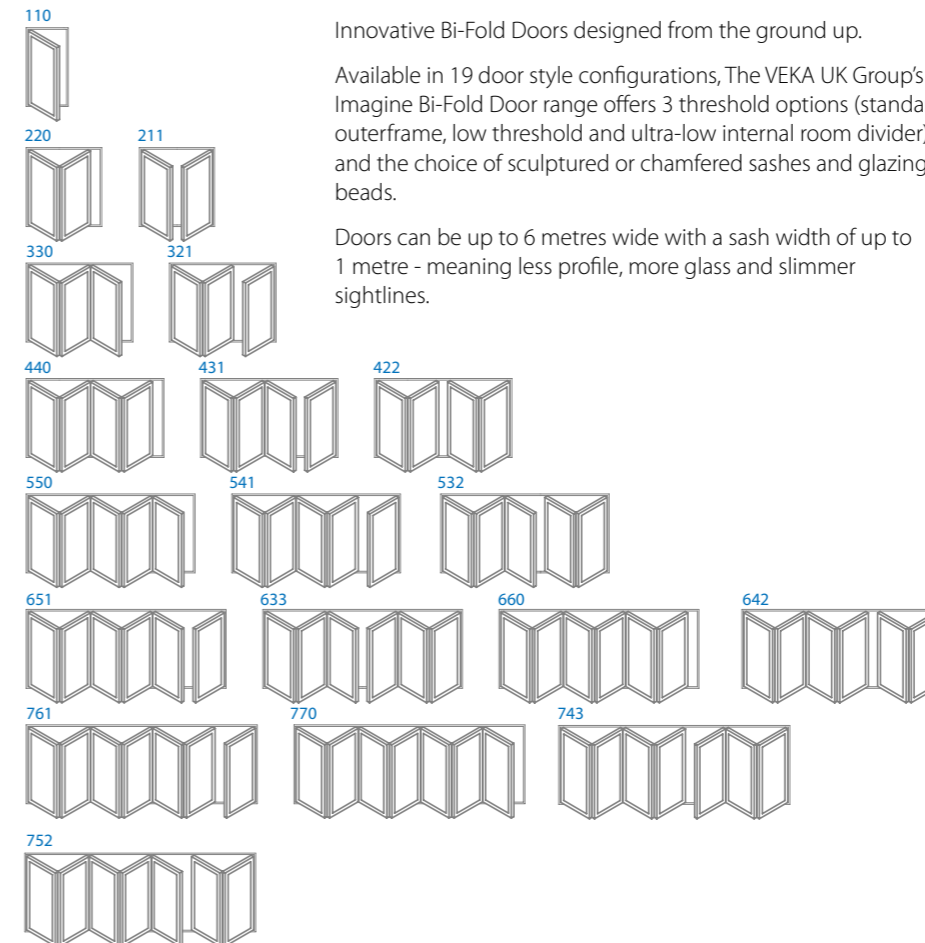

Where an opening or partition is required between rooms, whether a small or large room, or where your home leads onto a patio or outside area and you want to extend your view of the garden a Bi-Fold Door is ideal for these applications.

Bi-Fold Doors create synergy between rooms of all shapes and sizes to seamlessly connect your living space whether indoors or outdoors.

Before

After

The **Imagine Bi-Fold Door** makes an attractive alternative to a traditional sliding patio door; completely opening your home up to the garden or patio.

Imagine Bi-Fold Doors are available in a range of 19 different styles as shown - the choice is yours!

Innovative Bi-Fold Doors designed from the ground up.

Available in 19 door style configurations, The VEKA UK Group's Imagine Bi-Fold Door range offers 3 threshold options (standard outerframe, low threshold and ultra-low internal room divider) and the choice of sculptured or chamfered sashes and glazing beads.

Doors can be up to 6 metres wide with a sash width of up to 1 metre - meaning less profile, more glass and slimmer sightlines.

Ask for a copy of our Bi-Fold Doors brochure

Beautiful DOORS to transform your home.