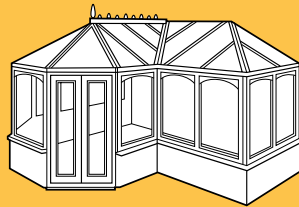

Make a statement with a conservatory that gives an air of affordable luxury that you can enjoy all year round.

Choose from a 'T' shaped Edwardian or a 'P' shaped Victorian conservatory with a multi-faceted end. Our Edwardian design – rectangular or square in shape with no gable end - has a timeless elegance that complements all house styles, whether traditional or contemporary.

### The Victorian

A minimum of 5 angular sides with a 3 or 5 facet roof is available in a variety of sizes and finishes to suit your home.

### The Lean-to

Square or rectangular, with the classic pitched roof system.

Ask for further information on the roof glazing options available.